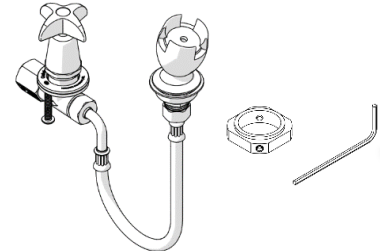

Ezy-Drink® Lead Safe™ Remote Cam Action Drinking Bubbler Tap W/ Square Adaptor - FI

PRODUCT CODE:
- 170.32.15.90

For Watermark and/or WELS information of KITS, refer to each individually certified component.

Item Codes:	Description	Watermark	WELS
170.32.15.90*	Ezy-Drink® Lead Safe™ Remote Cam Action Drinking Bubbler Tap W/ Square Adaptor - FI	-	-
Components:			
170.81.15.01	Ezy-Drink® Lead Safe™ Remote Cam Action Drinking Bubbler Tap - FI	YES	YES
-	BS Square Adaptor, Grub Screws & Hex Key	N/A	N/A